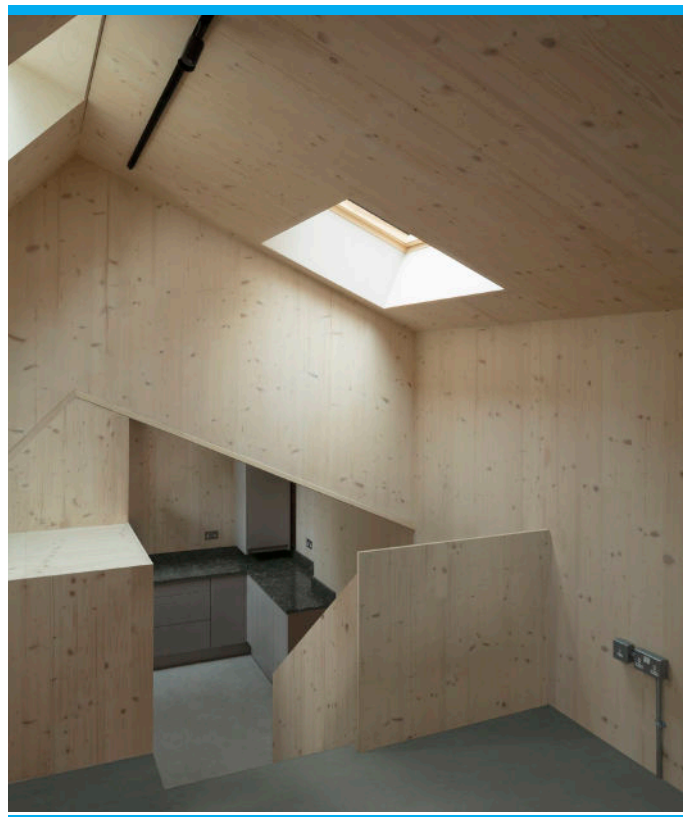

The proposed works consisted of splitting the accommodation over three levels, with the bedroom and bathroom a half level below ground, and the kitchen and entrance at street level with the living space a half level above to enable views out over the heads of pedestrians.

The split helps to reduce the massing and the asymmetric roof is shaped to minimise impact on the natural light to the neighbour's windows and garden behind.

Construction commenced on the property, and quickly it was confirmed the boundary brick wall could be salvaged from the previous structure giving a familiar and robust public facing edge and provides a desired sleek finish to the wall. The home also boasts crisp zinc roofing and wall cladding detailing, providing a smooth transition from the exposed bricks to the first storey. The Pitchglaze Roof Windows allowed Gauld Architecture to achieve a seamless junction with the folded zinc, with the glazing set on the same plane to give the roof a pleasing continuity.

Internally, the glazing is sized so the external views are framed only by the lined reveals, with the roof window largely hidden giving a sleek finish. The Pitchglaze roof windows were installed by the contractor, an easy installation process is guaranteed by following our install video or consulting our installation guide. Much natural light is captured via the roof windows, positioned strategically to ensure good and even distribution throughout, while set flush with the zinc to achieve a surface tension and pleasing solidity to the roof planes. These high-quality elements and considered massing result in a greatly improved contribution to the street scene.