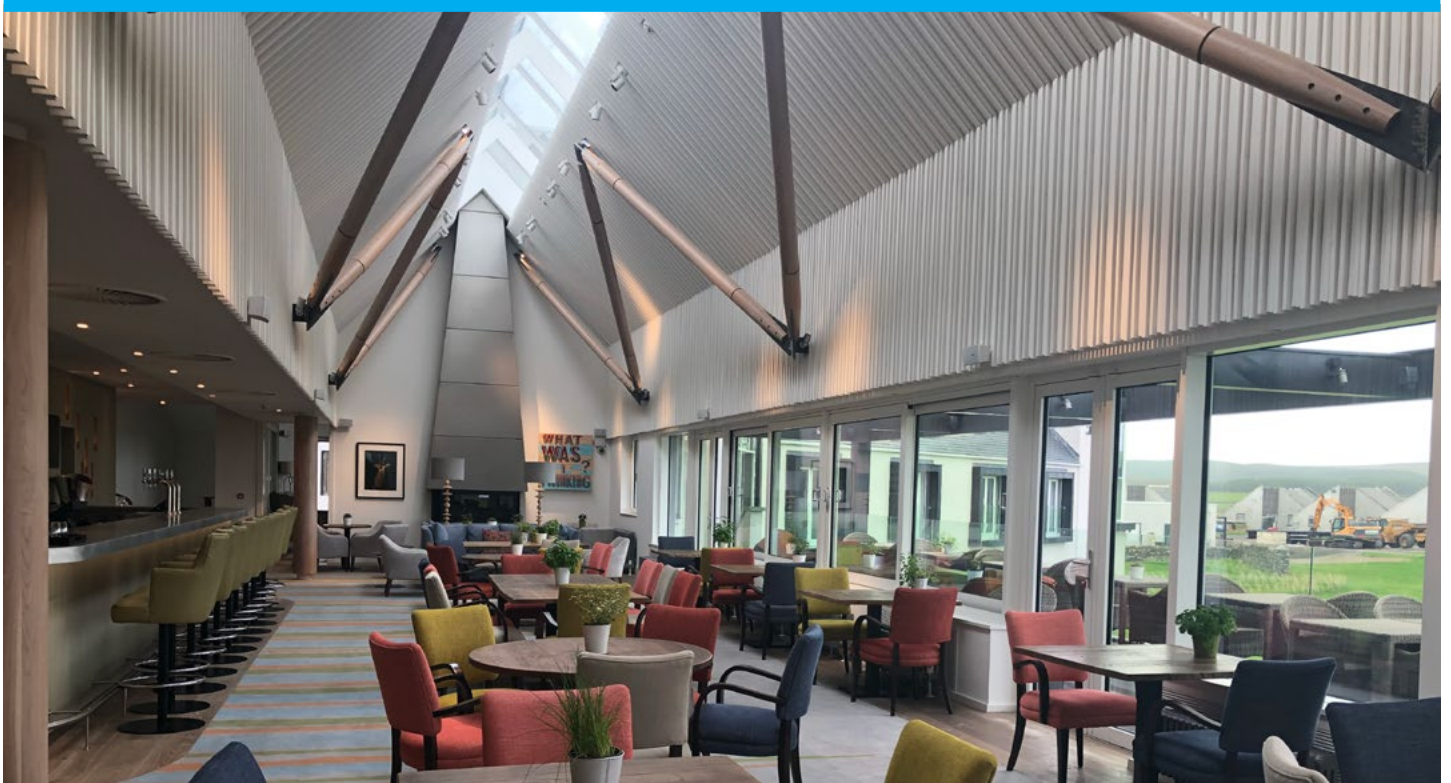

It's not only the light that is causing an impact, in certain light conditions, the 45° pitch of the glass reflects a distinct view of the coast when you look up at the Ridgeglaze rooflight, creating an added benefit to residents at the hotel. Furthermore, when illuminated internally at night, the Ridgeglaze acts as a "beacon whether approaching the hotel or looking back at it from the golf course and coast", creating spectacular viewing even when the sun isn't shining down.

The Machrie completed in 2018 and has been well received by local Islay residents and golfers alike, keen to take on the demanding dune course. During peak seasons the venue will employ at least 65 people. Facilities include a stunning bar and restaurant, thirty seat cinema, function room, treatment rooms, a sauna and gym.

Speaking about the bespoke Ridgeglaze rooflight, Robert Mainwaring concludes "The finished result is excellent, one of the best elements of the project. When the ridge light was installed it set a high benchmark for the rest of the project. The quality of the product is excellent and the light that enters the space is exceptional."

The Machrie Links was shortlisted for the 2019 AJ Specification Awards, in the 'Doors and Windows' category.

For more information on Glazing Vision's range of rooflights to suit a variety of applications, contact us on 01379 658 309. Alternatively, to book a CPD, please visit www.glazingvision.co.uk/cpd.