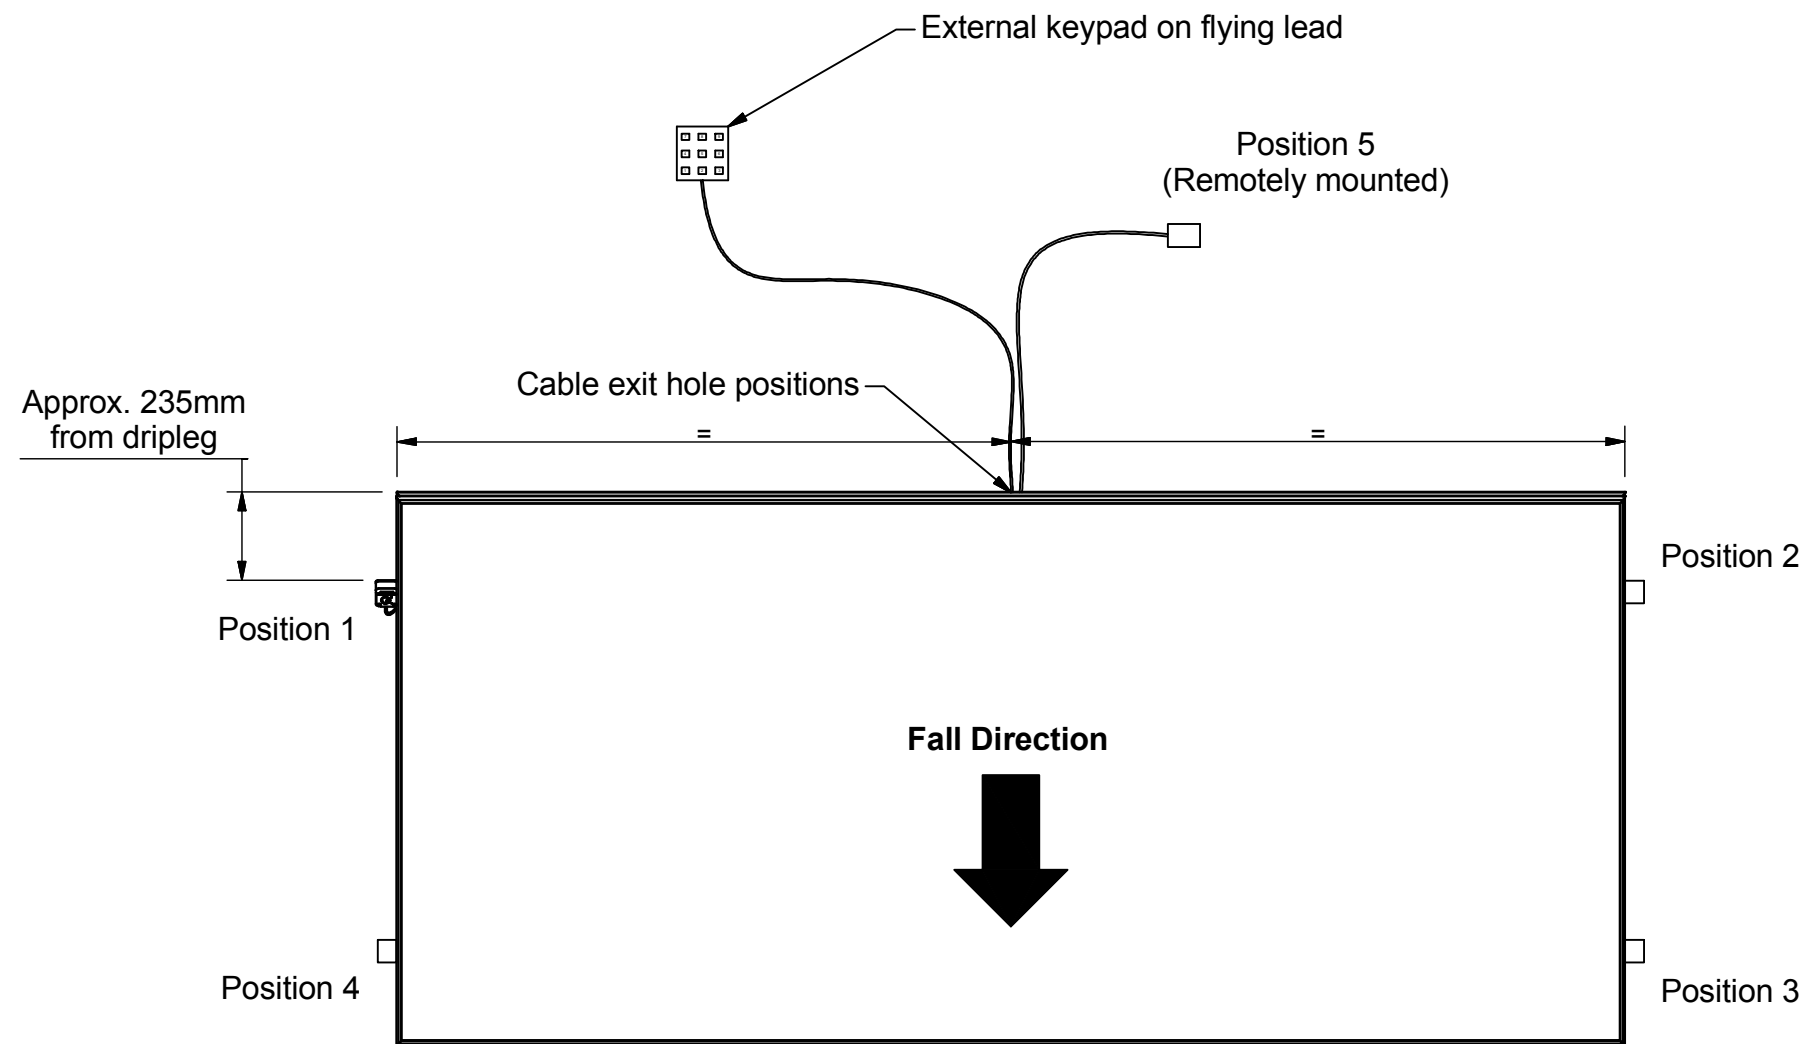

- Fall of rain sensor will be away from the hinge at 45° angle to the horizon
- Adjustable mounting bracket powder coated to external rooflight colour
- IP68 rated gland (black)
- 4 core cable (black)

Plan View of Skydoor

When a rain sensor is required the customer is to specify a mounting position at time of order to maximise exposure to the elements and avoid being in the rain shadow of the building.

There are five positions for the rain sensor. Either rooflight mounted (positions 1-4) or externally mounted with flying lead (position 5)

External keypads are always remotely mounted and supplied with flying leads